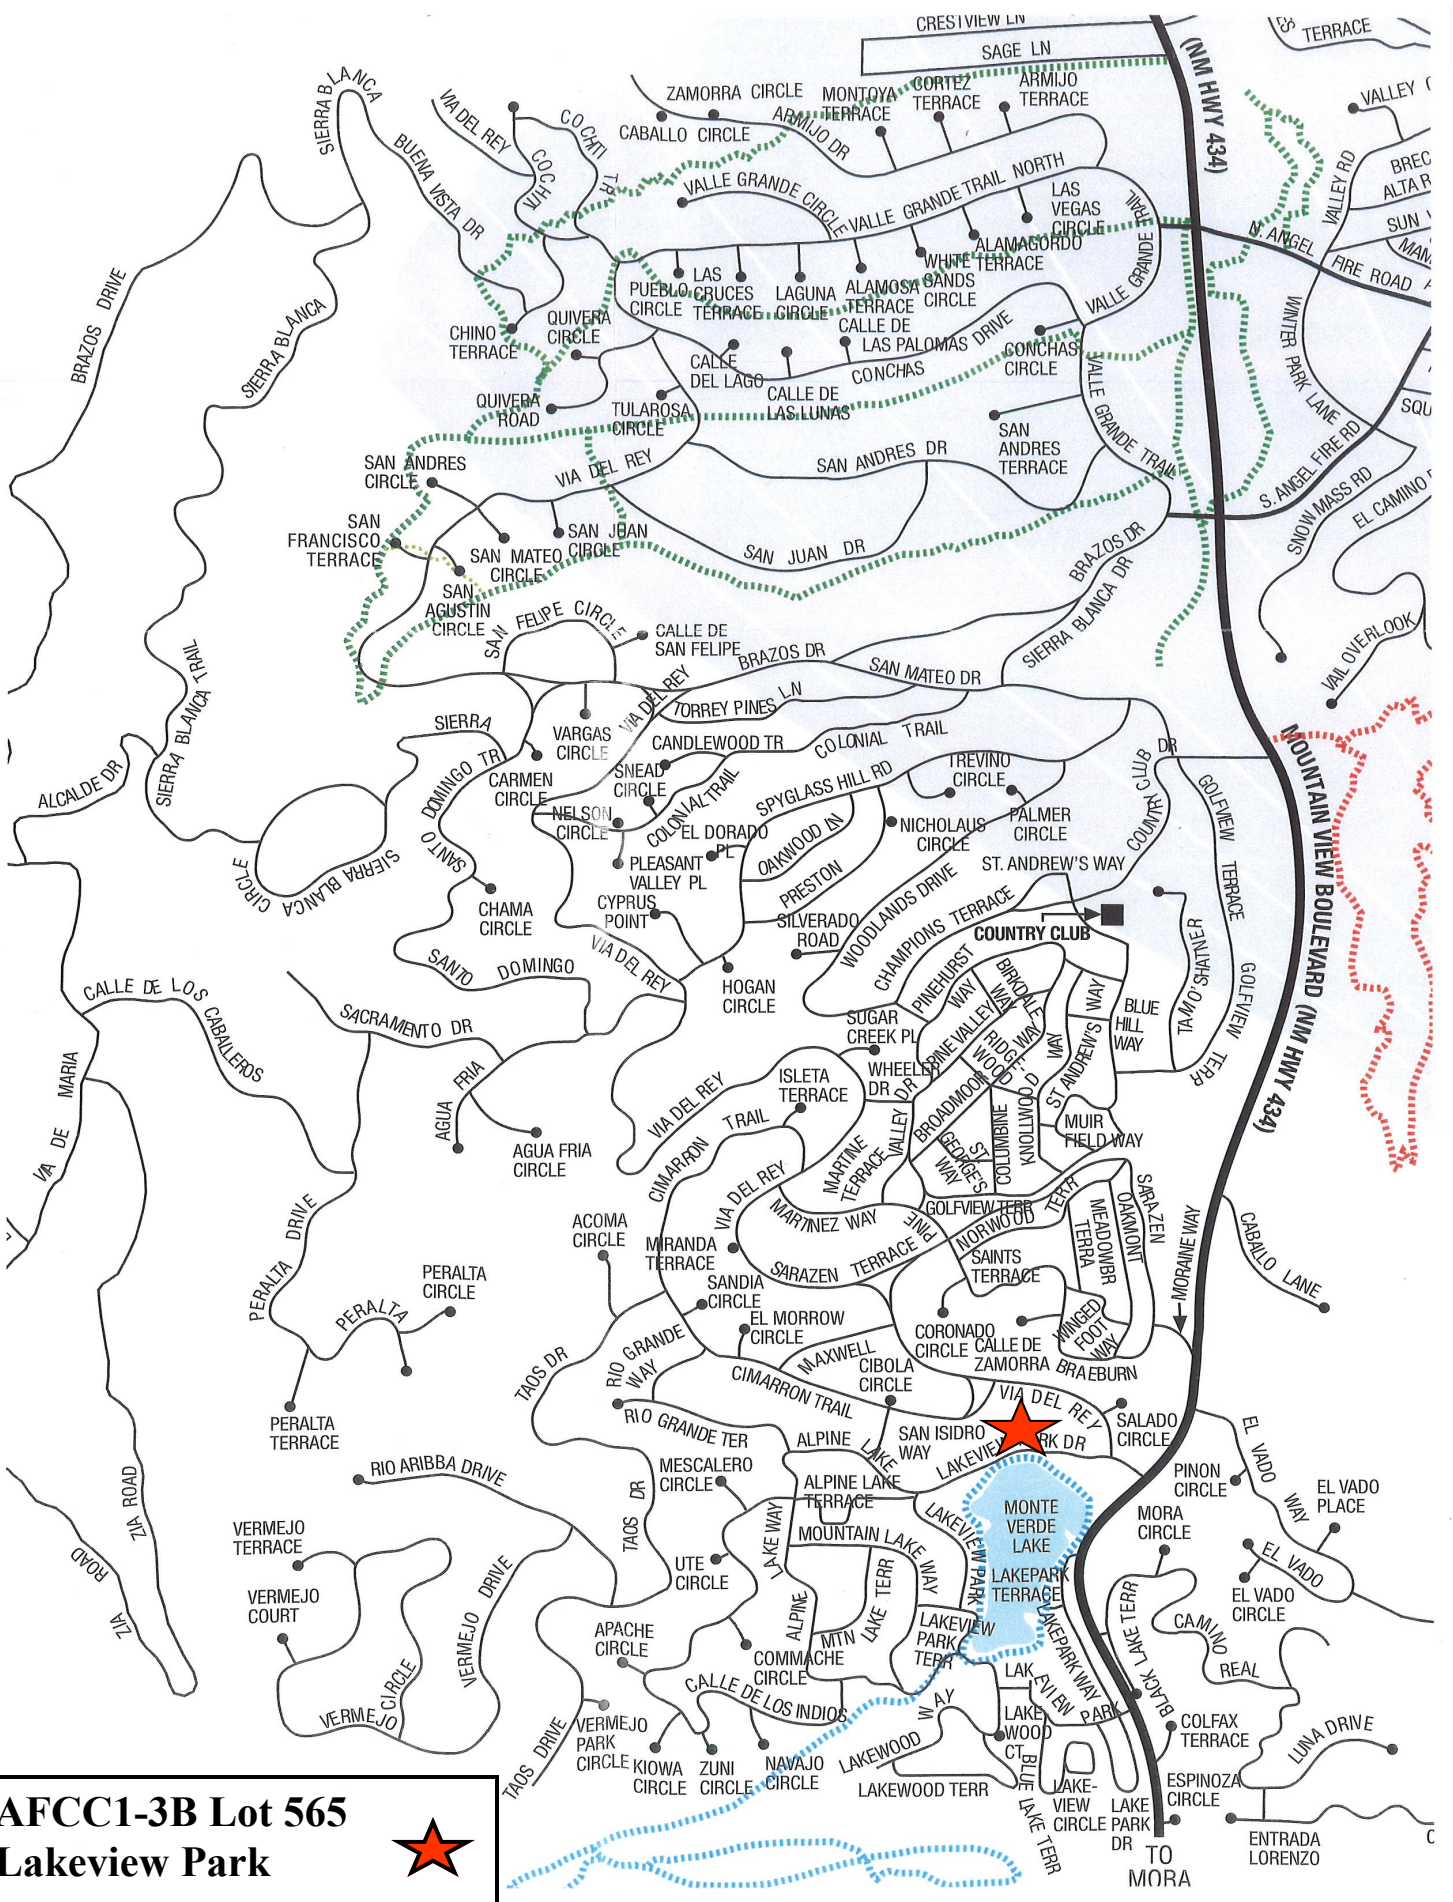

Lakeview Park Drive, AFCC 1-3B Lot 565

\$60,000 MLS #102808

- Beautiful lot across from Monte Verde Lake—Great Fishing.
- Nicely Wooded/ Recently Thinned
- Great access & Building Sites
- Great Recreation in Angel Fire

Pacheco

Current Taxes: \$357.52/yr

AAFPO basic membership: \$1,370/ yr

AFCC1-3B Lot 565
Lakeview Park