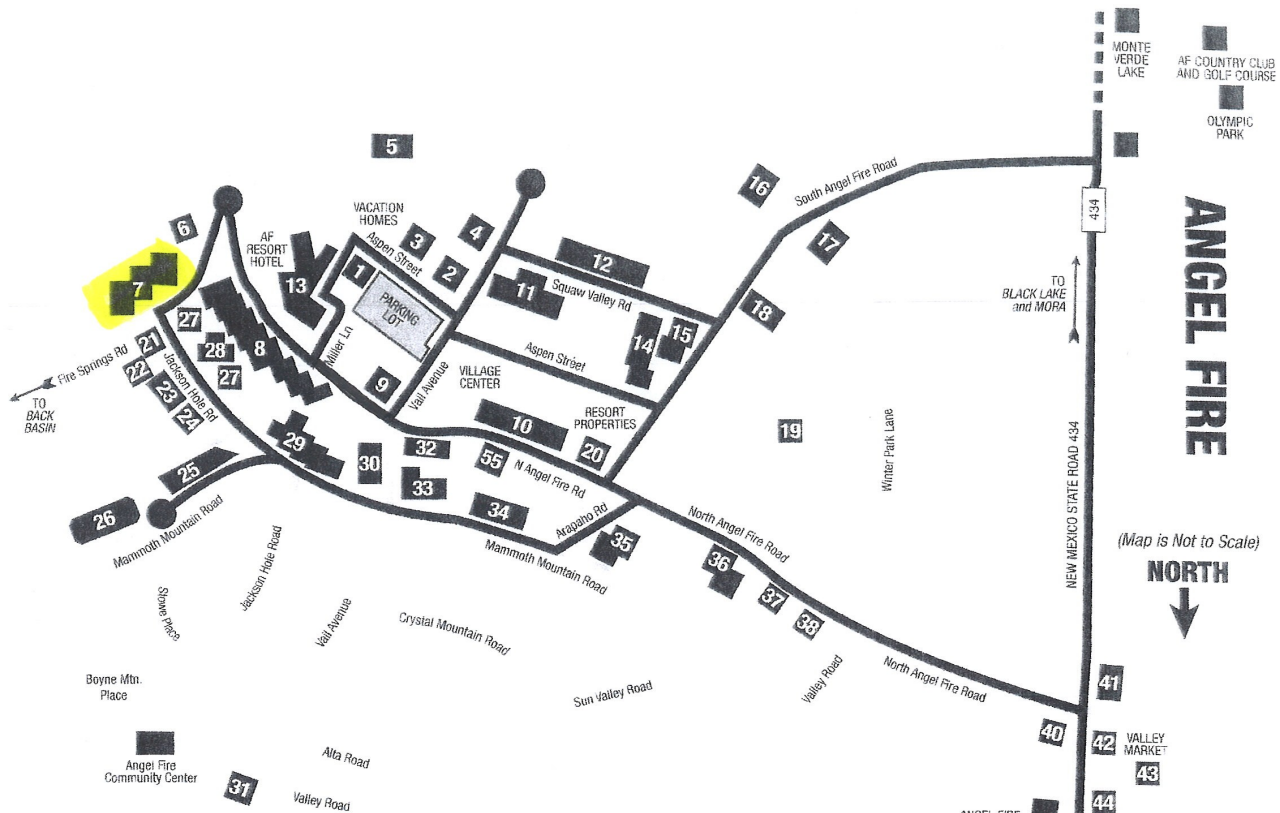

The Lifts Condos– G4

\$220,000

22 Five Springs Road, G-4

Angel Fire

MLS: 104512

Steele

- Walk to the Ski Lifts
- 2 BR, 3BA, Plus loft
+/-1600 Sq Ft.
- Granite tops, Unit is completely updated
- Attached garage
- Town House Style, nicely furnished
- Convenient to skiing, golf, ATV trails, hiking, biking, horseback riding and much more

Estimated Taxes: \$2,228

Basic Angel Fire Resort

Membership \$1,370

ANGEL FIRE LOCATOR MAP

Aldura Condos	17	Mt. Pines Condos	34
Alpine Garden Condos	36	Mt Spirit Condos	9
Angel Fire Chalet Condos	8	Pinetree Condos	26
Angel Fire Chamber of Commerce Visitor Info	46	Pizza Stop	10
Angel Fire Commons Condos	25	Post Office	53
Angel Fire Excursions	41	Pub and Grub	10
Angel Fire Mini Mart Plaza	45	RBS True Value	51
Angel Fire Resort	13	Racquet Club Condos	29
Angel Fired Pizza	43	Redwood Commons Condos	24
Angel View Condos	11	Roasted Clove Restaurant	20
Aspen Park Condos	28	Ski Run Condos	5
Bella Vista Condos	4	Snowball Lodge	31
Benchmark Condos	16	Snowfire Condos	14
Cafe Espresso	43	Starlite Condos	15
Cedars Condos	37	Sunset Grill	6
Christi Villa Condos	38	Timberline Condos	12
Clinic, Moreno Valley	54	Timbers Condos	32
Crestview Condos	33	Village Ski Shop	2
Early Bird Cafe	48	Windchime	21
Elkhorn Lodge	44	Windswept Condos	35
Elk Meadows Condos	22	Winter Sports Ski Shop	1
Fire Dept.	40	Wren Condos	23
Four Seasons Plaza Condos	19	Zeb's Restaurant	50
French Henry Condos	27		
Gold Creek Condos	3		
Gold Dust Condos	30		
Hatcha's Restaurant	52		
Lift Condos	7		
Lowe's Valley Market	42		
Mt Haven	55		
Mt. Meadows Condos	18		

Property Management Companies	
Angel Fire Vacation Homes & Condos	3
Kokopelli	49
North Country	47
Resort Properties	10

EAGLE NEST LAKE

TO RED RIVER
18 mi.

TO EAGLE NEST and CIMARRON
10 mi.

TO TAOS
24 mi.

DAY VIETNAM VETERANS
NATIONAL MEMORIAL

NEW MEXICO STATE ROAD 434

NEW MEXICO STATE ROAD 434