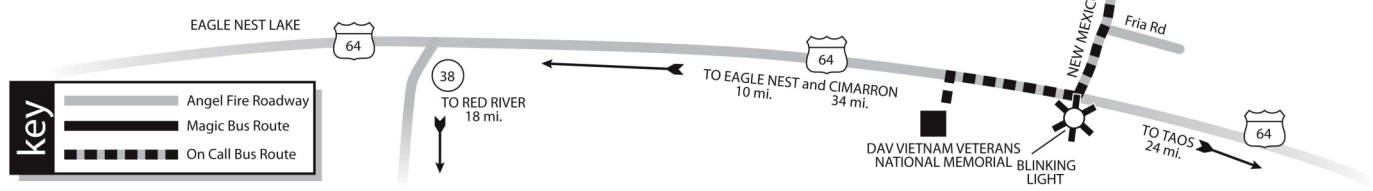

ANGEL FIRE

(Map is Not to Scale)
NORTH