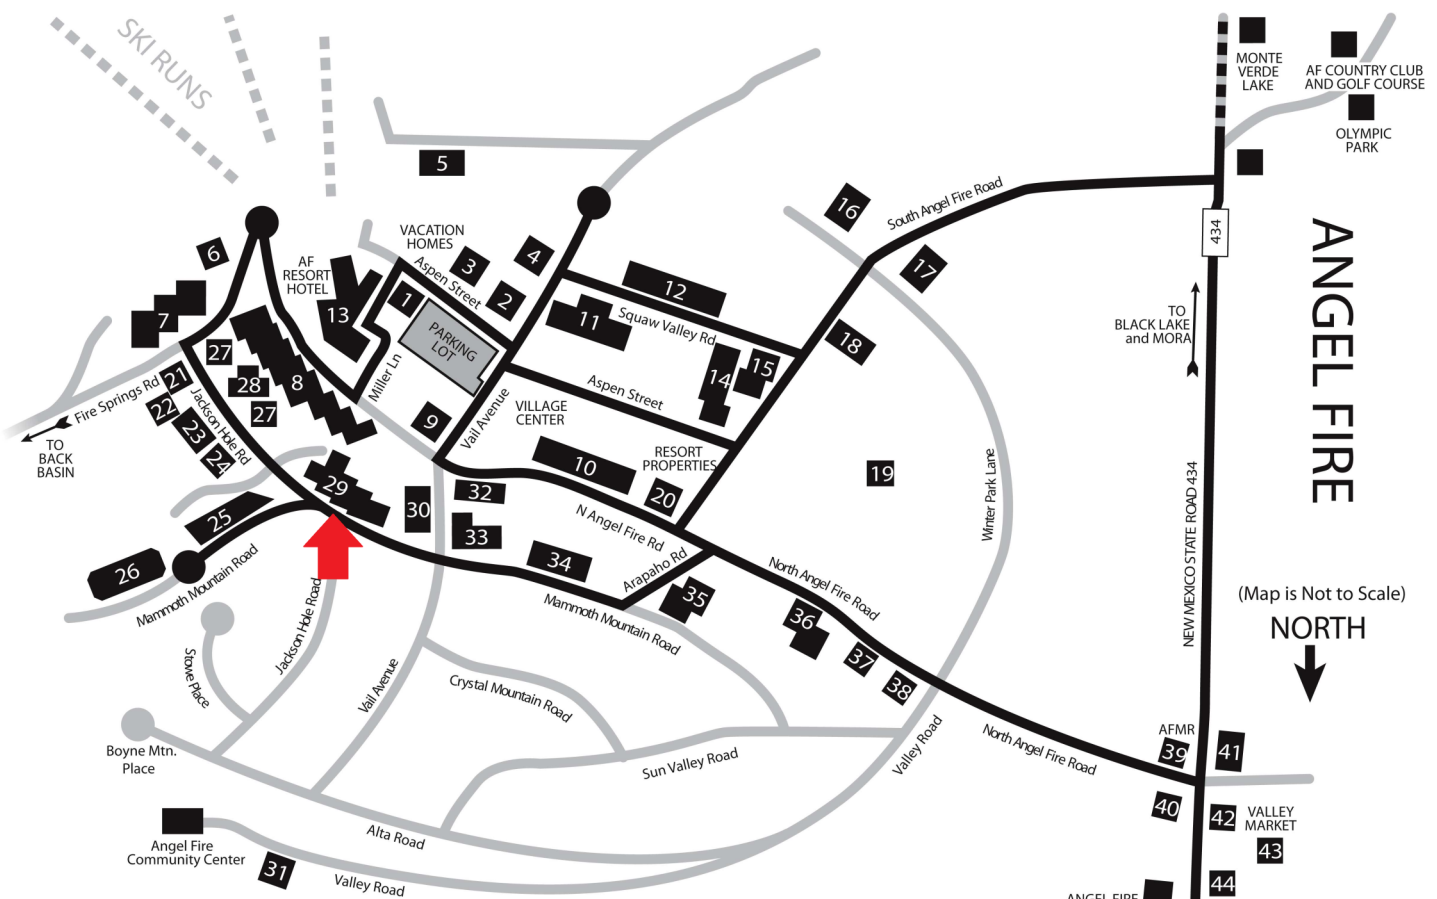

## ANGEL FIRE LOCATOR MAP

Aldura Cond.....	17	Mt Spirit Cond.....	9
Alpine Garden Conc.....	36	Pinetree Cond.....	26
Angel Fire Chalet Conc.....	8	Pizza Sto.....	10
Angel Fire Chamber of Commerce Visito.....	46	Post Offic.....	53
Angel Fire Commons Con.....	25	Pub and Grl.....	10
Angel Fire Excursio.....	41	RBS True Valu.....	51
Angel Fire Mini Mart Plz.....	45	Racquet Club Conc.....	29
Angel Fire Resc.....	13	Redwood Commons Con.....	24
Angel Fired Piz.....	43	Roasted Clove Restaur.....	20
Angel View Cond.....	11	Ski Run Cond.....	5
Aspen Park Cond.....	28	Snowball Lod.....	31
Bella Vista Cond.....	4	Snowfire Cond.....	14
Benchmark Cond.....	16	Starlite Cond.....	15
Cafe Espresso.....	43	Sunset Grl.....	6
Cedars Cond.....	37	Timberline Cond.....	12
Christi Villa Cond.....	38	Timbers Cond.....	32
Clinic, Moreno Vall.....	54	Village Ski Shc.....	2
Crestview Cond.....	33	Windchir.....	21
Early Bird Caf.....	48	Windswept Conc.....	35
Elkhorn Lod.....	44	Winter Sports Ski Sh.....	1
Elk Meadows Cond.....	22	Wren Cond.....	23
Fire Dep.....	40	Zeb's Restaura.....	50
Four Seasons Plaza Conc.....	19		
French Henry Conc.....	27		
Gold Creek Cond.....	3		
Gold Dust Cond.....	30		
Hatcha's Restaura.....	52		
Lift Cond.....	7		
Lowe's Valley Mark.....	42		
Mt. Meadows Cond.....	18		
Mt. Pines Cond.....	34		
		Property Management Compani	
		Angel Fire Mt Rent.....	39
		Angel Fire Vacation Homes & Cor.....	3
		Kokopel.....	49
		North Count.....	47
		Resort Properti.....	10

**key**

- Angel Fire Roadway
- Magic Bus Route
- On Call Bus Route

# ANGEL FIRE

(Map is Not to Scale)  
NORTH