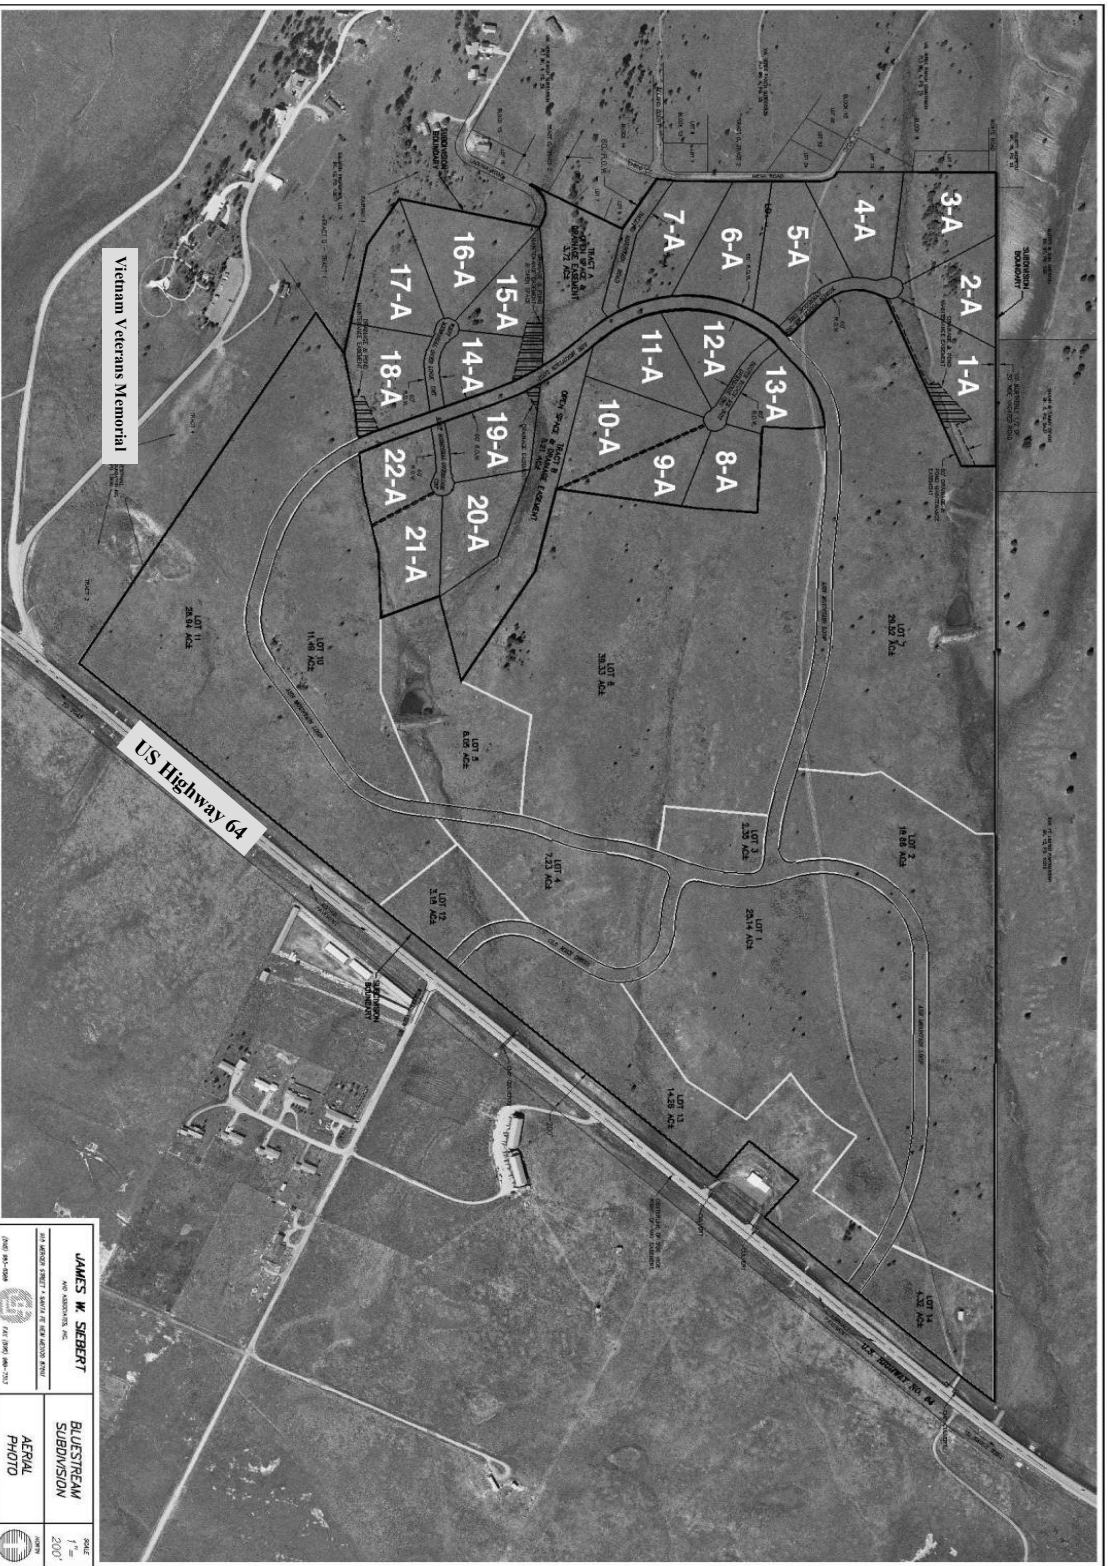

BLUESTREAM SUBDIVISION

2 TO 4 ACRE LOTS - SPECTACULAR VIEWS!

With common areas, adjacent to Vietnam Veterans State Park

Bluestream Lots include covenants with great roads, telephone, water, and underground electricity, only 3.5 miles from Angel Fire Ski Area

Call us for a tour! Great prices!

www.aboutnorthcountry.com

Click "Bluestream" for more photos/maps

JAMES W. SIEBERT
 REAL ESTATE, INC.
 1740 W. 10th Street
 Oklahoma City, OK 73106
 (405) 941-2400

BLUESTREAM SUBDIVISION
 AERIAL PHOTO
 SCALE: 1" = 200'
 DATE: 11/2007

Lot #	MLS #	Price	Acreage +/-
1A	95857	\$138,000	3.947
2A	SOLD		2.426
3A	95865	\$125,000	3.542
4A	95866	\$100,000	2.873
5A	95867	\$119,000	3.403
6A	95869	\$100,000	2.976
7A	95871	\$105,000	2.996
8A	SOLD		2.091
9A	95873	\$78,000	2.257
10A	97450	\$649,000	3.217+ House
11A	95877	\$99,000	2.832
12A	SOLD		2.158+ House
13A	95581		2.04+ House
14A	95879	\$78,000	2.226
15A	95886	\$76,000	2.179
16A	95887	\$110,000	3.363
17A	95888	\$100,000	2.939
18A	95889	\$105,000	2.986
19A	95890	\$86,000	2.460
20A	95891	\$94,000	2.696
21A	95892	\$89,000	2.566
22A	95893	\$75,000	2.034